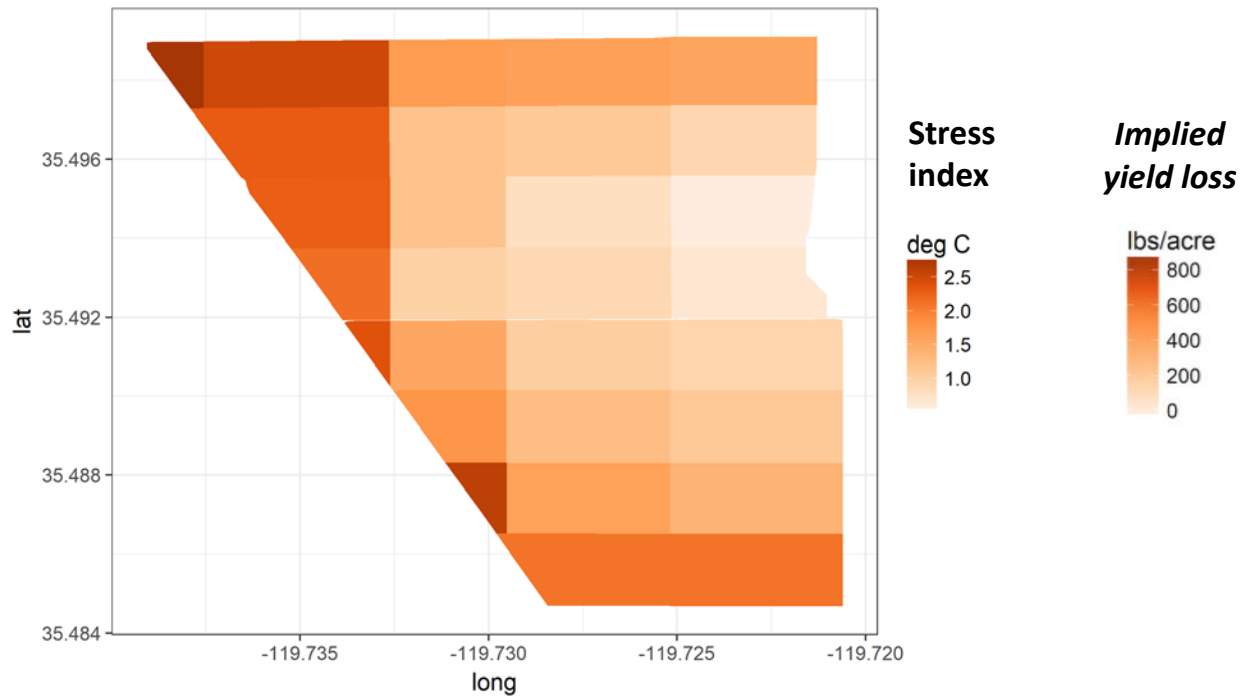

Analytics: cumulative stress identifies fields with over and under watering

Accumulated Thermal Stress