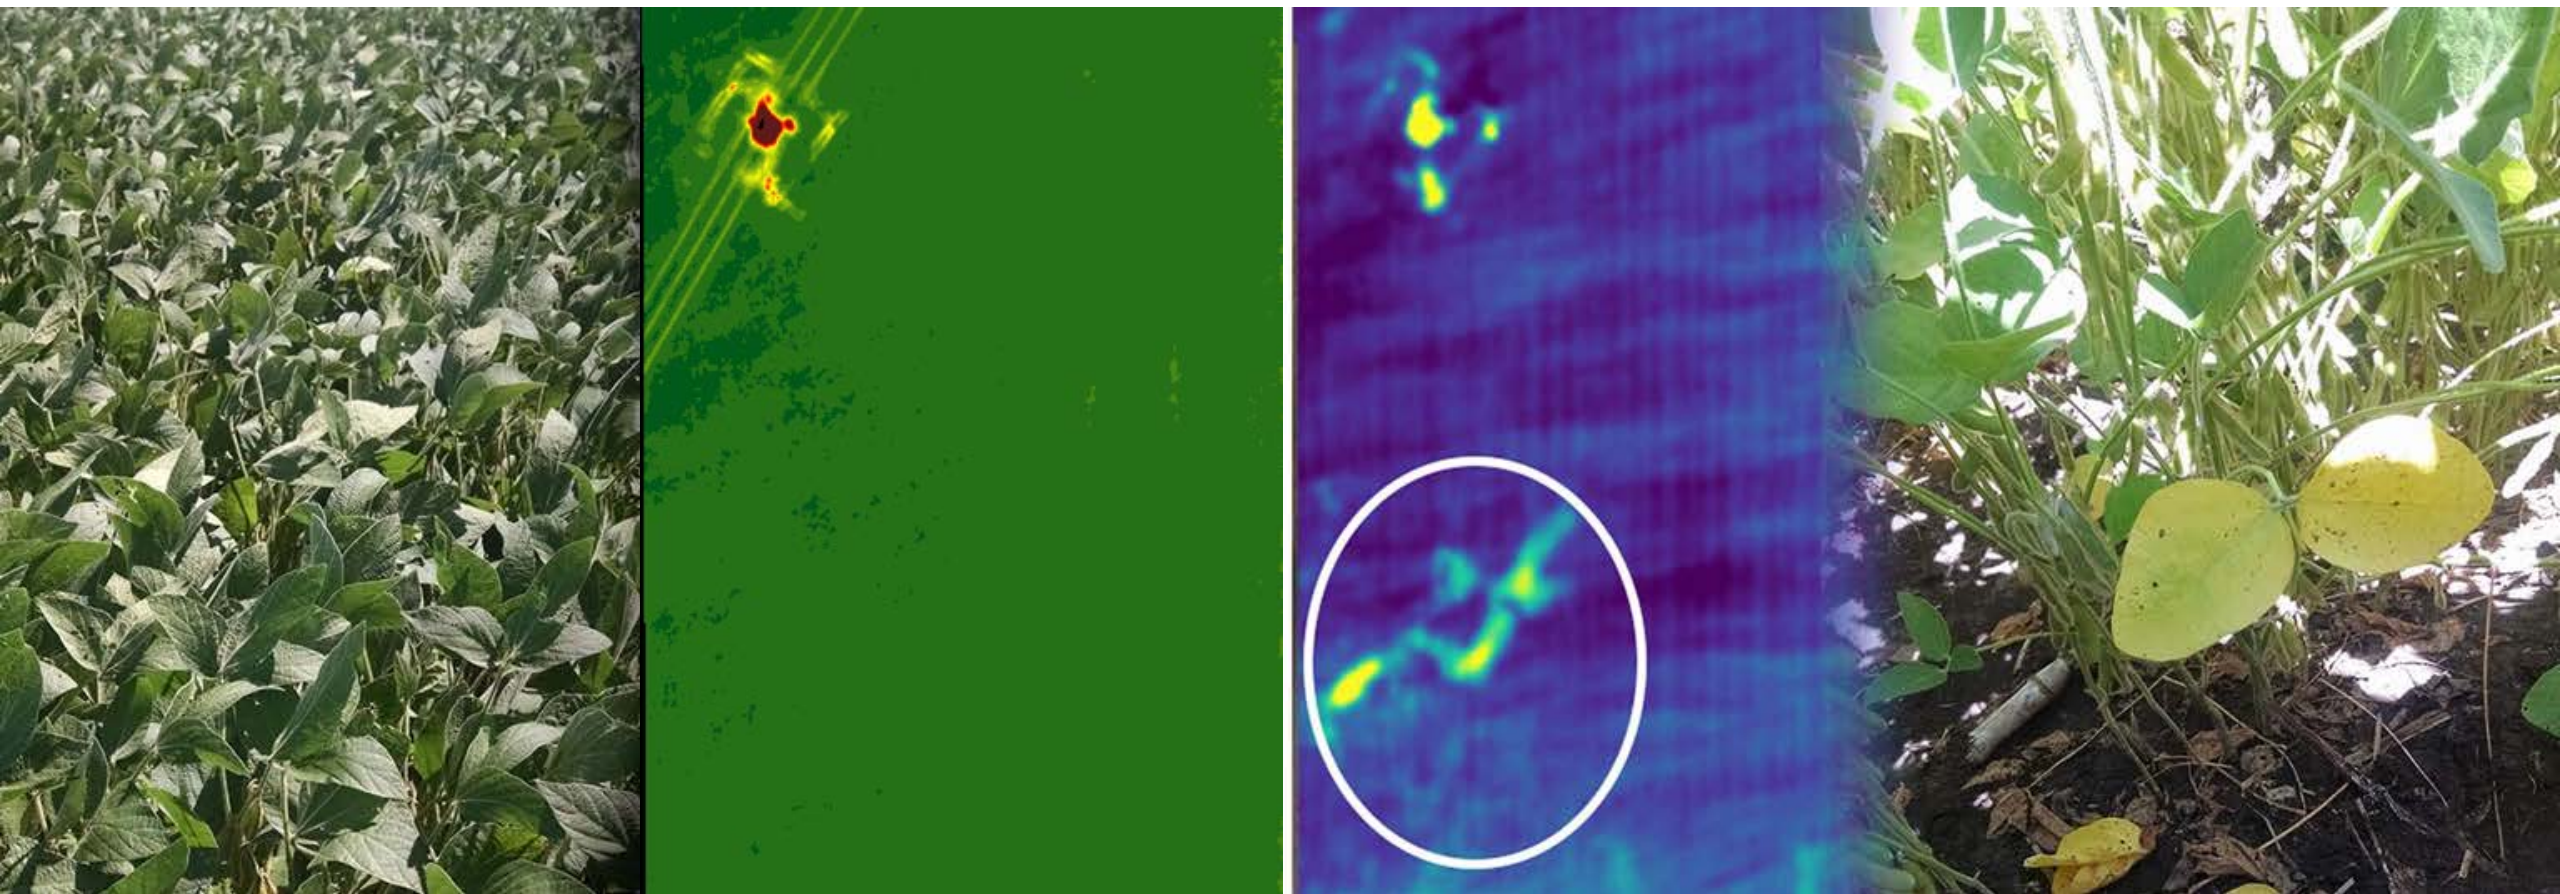

Disturbance Index: Early Detection of Pests and Diseases

Soybean field, canopy looks healthy...

But underneath there's an outbreak

By the time a disease is easily visible (NDVI/naked eye) in the canopy 80%+ of the damage is done. **Yield loss 20 bushels per acre (~$70/acre).**