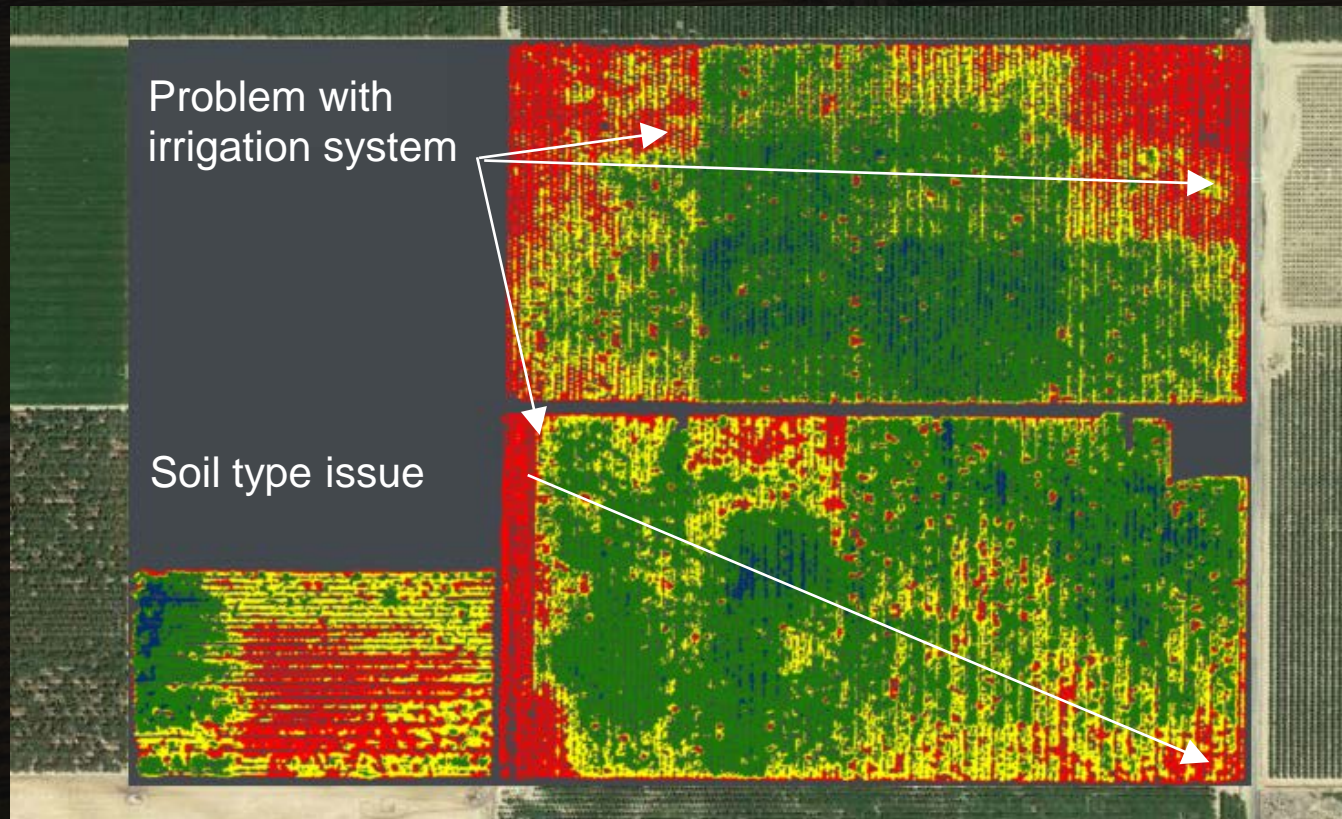

Neural Networks

ISSUES ISSUE 2018-06-01

Bye Bye Bananas? Lunchbox Favorite Is One Of Many Crops Threatened In A Changing World

By Chip Carter - May 31, 2018

Ceres Imagery Helps Farmers Make Better Decisions and Identify Problems

Inefficiencies identified by water stress imagery in almond orchard

**Cost of imagery:
\$2,000-\$3,000**

**Total value of
imagery:
\$100,000+
yield increase**

Disturbance Index: Early Detection of Pests and Diseases

Soybean field, canopy looks healthy...

But underneath there's an outbreak

By the time a disease is easily visible (NDVI/naked eye) in the canopy 80%+ of the damage is done. **Yield loss 20 bushels per acre (~\$70/acre).**