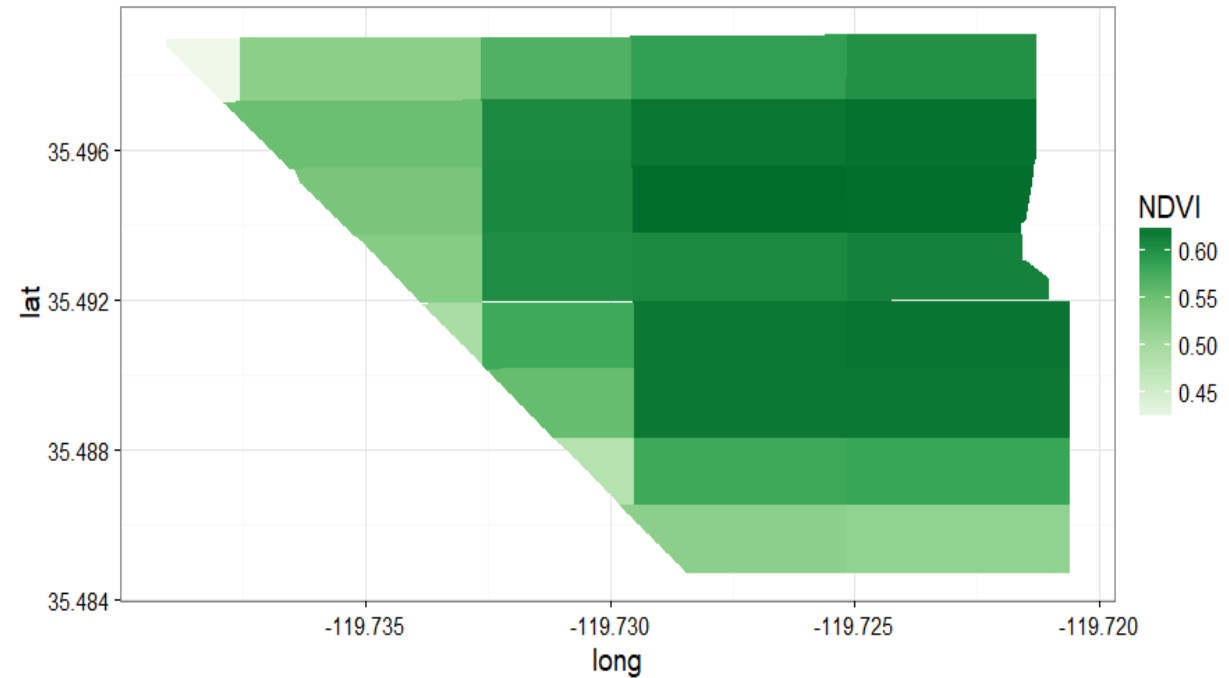

Inefficiencies identified by water stress imagery in almond orchard

**Cost of imagery:
\$2,000-\$3,000**

**Total value of
imagery:
\$100,000+
yield increase**

Disturbance Index: Early Detection of Pests and Diseases

Soybean field, canopy looks healthy...

But underneath there's an outbreak

By the time a disease is easily visible (NDVI/naked eye) in the canopy 80%+ of the damage is done. **Yield loss 20 bushels per acre (~\$70/acre).**

Analytics: cumulative stress identifies fields with over and under watering

Accumulated Thermal Stress

End-of-season NDVI

Contact Me

Anthony Atlas

VP Product, Ceres Imaging

anthony@ceresimaging.net

<https://www.linkedin.com/in/anthonyatlas/>